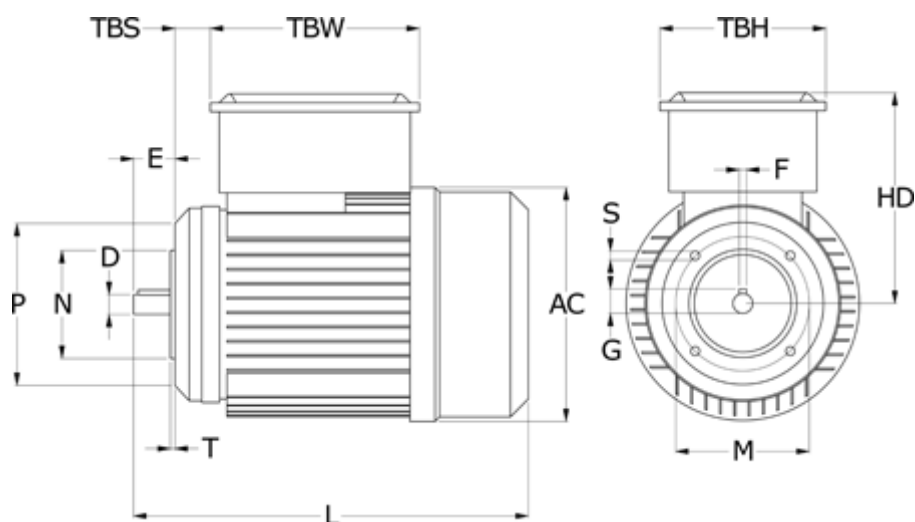

Data Sheet

Article number: 25037665109

Description: Kleedrive MY801-6 0.37kw 900 rpm
1x230V 50HZ IP55 B14

Measures

AC = 163	N = 80
D = 19	P = 120
E = 40	S = M6
F = 6	T = 3
G = 15.5	TBH = 110.5
HD = 146	TBS = 31.75
L = 290	TBW = 140.5
M = 100	